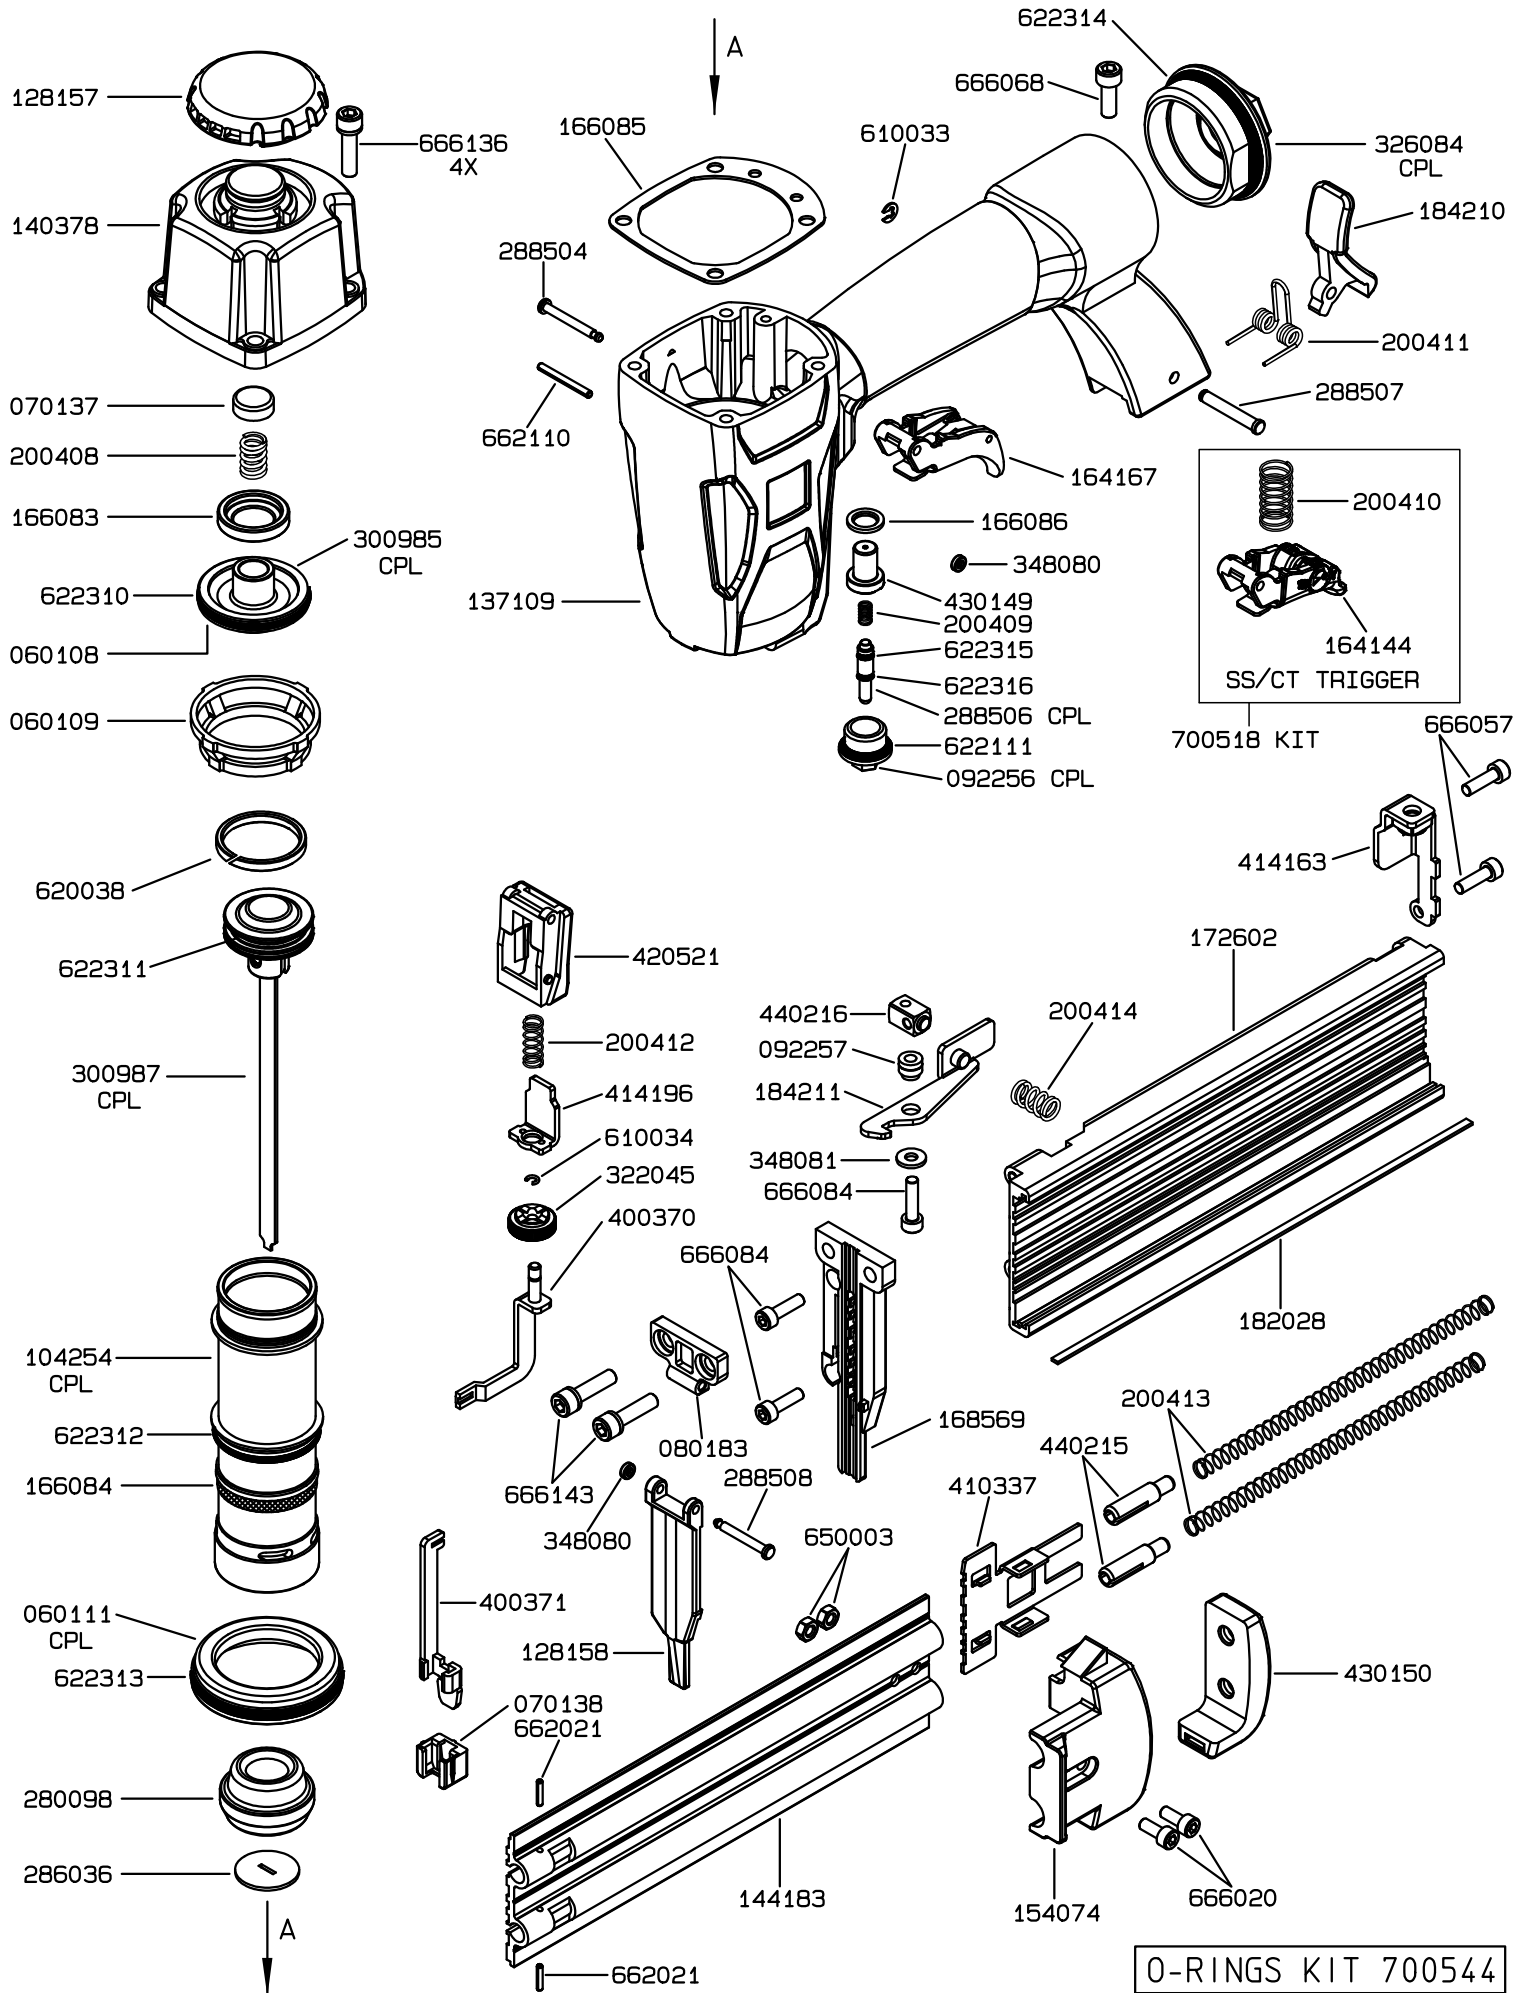

ESP	MACHINE CODE	MACHINE CODE	MACHINE CODE	MACHINE CODE
4	11594.01			
DESC.	F20A GN-50			

FULL SEQUENTIAL

O-RINGS KIT 700544